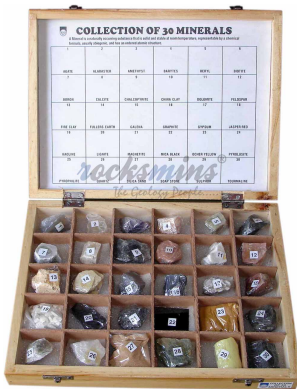

Collection of 30 Minerals

This Collection contains 30 Types of Basic Minerals Specimens. The Minerals Specimens include Some of the following Agate, Alabaster, Amethyst, Barytes, Beryl, Biotite, Boron, Calcite, Chalcopyrite, China Clay, Dolomite, Feldspar, Fire Clay, Fullers Earth, Galena, Graphite, Gypsum, Jasper Red, Kaoline, Lignite, Magnetite, Mica Black, Ocher Yellow, Pyrolusite, Pyrophyllite, Quartz, Silica Sand, Soap Stone, Sulphur, Tourmaline etc.

S.no	Cat No	Variant	Size	Image
1	MI30PT	Partition Tray Colour Box	9.5"x7.5"	 <p>rocksmins® The Geology People..... IMAGE WILL COMING SOON www.rocksmins.com www.rocksminecollections.com www.rocksminecollectionsindia.com</p>
2	MI30PM	Paper Mounted Showcase	9"x12"	
3	MI30PS	Polished Showcase	9"x12"	
4	MI30WB	Wooden Box Polished	9"x12"	