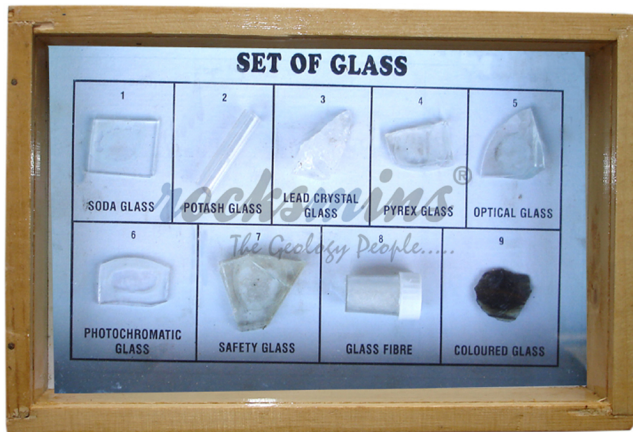

## Collection of 9 Glass

This Collection contains 9 Types of Glass.

The Kits include Some of the following Glass : Soda Glass, Potash Glass, Lead Crystal Glass, Pyrex Glass, Optical Glass, Photochromatic Glass, Safety Glass, Glass Fibre & Coloured Glass.

S.no	Cat No	Variant	Size	Image
1	GC09PM	Paper Mounted Showcase	9"x6"	
2	GC09PS	Polished Showcase	9"x6"	