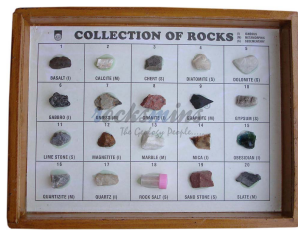

Collection of 20 Rocks (B)

This Collection contains 20 Types of Rare Rocks Specimens of Igneous, Sedimentary & Metamorphic Rocks Types. The Rock Specimens include Andesite, Diorite, Dolerite, Granite Black, Granite Red, Kimberlite, Obsidian Green, Marble Green, Marble Pink, Pegmatite Mica, Phyllite, Quartzite Green, Bituminous Coal, Breccia, Chert, Lime Stone White, Lime Stone Siliceous, Mud Stone, Rock Phosphate, Sand Stone Siliceous etc. Specimen Names Change Time to Time without any Notice for Making Variety or Lack of Stock.

| S.no | Cat No | Variant | Size | Image |
|------|---------|---------------------------|--------|---|
| 1 | RO20PTB | Partition Tray Colour Box | 8"x6" |  |
| 2 | RO20PMB | Paper Mounted Showcase | 9"x12" |  |
| 3 | RO20PSB | Polished Showcase | 9"x12" |  |
| 4 | RO20WBB | Wooden Box Polished | 9"x12" | |

| | | | | |
|---|---------|----------------------------|---------|---|
| | | | |  |
| 5 | RO20WB3 | Big Size Specimen Approx 3 | 12"x18" |  |