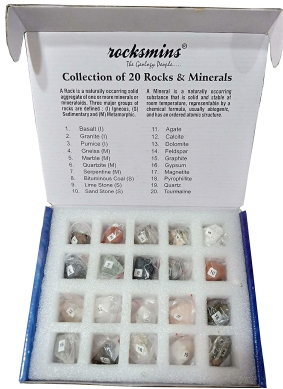

Collection of 20 Rocks & Minerals (10+10)

This Collection contains 20 Types of Specimens, (10 Rocks Specimens of Igneous, Sedimentary & Metamorphic Rocks Types & 10 Minerals Specimens).

The Rock Specimens include Some of the following Basalt, Granite, Pumic, Gniess, Marble, Quartzite, Serpentine, Flint, Lime Stone, Sand Stone etc.

The Minerals Specimens include Some of the following Agate, Calcite, Dolomite, Feldspar, Graphite, Gypsum, Magnetite, Pyrophyllite, Quartz, Soap Stone etc.

S.no	Cat No	Variant	Size	Image
1	RM20PT	Partition Tray Colour Box	8"x6"	
2	RM20WB-Small	Wooden Box Polished Small	8"x7"x2"	
3	RM20WB	Wooden Box Polished	9"x12"	

				
4	RM20PM	Paper Mounted Showcase	9"x12"	
5	Rm20PS	Polished Showcase	9"x12"	