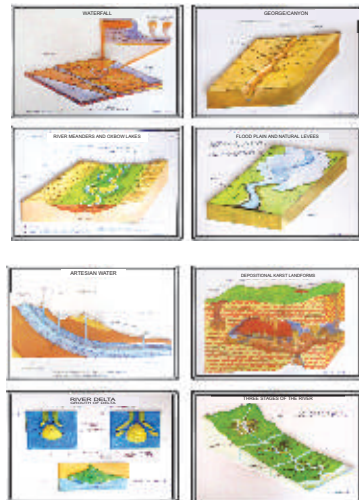

3D104 WATER TABLE @ 3300/- each

3D201 GEOLOGICAL MAP OF INDIA @ 4000/- each

GC04 STRUCTURE OF THE EARTH @ 300/- each

GC05 ROCKS & MINERALS @ 300/- each

MAPS

MAPS

GEOMORPHOLOGICAL MODELS

- RMGM1 Water Fall
- RMGM2 Gorge/Canyon
- RMGM3 Rivers meanders
- RMGM4 Flood Plain, Oxbow & Natural Levees
- RMGM5 River Delta
- RMGM6 Artesian Water
- RMGM7 Depositional
- RMGM8 Three Stages of the Karst Land
- RMGM-01 (set of 8)**
Each Model 25X35 cm
@ 5400/-
Sold in set only set of 8