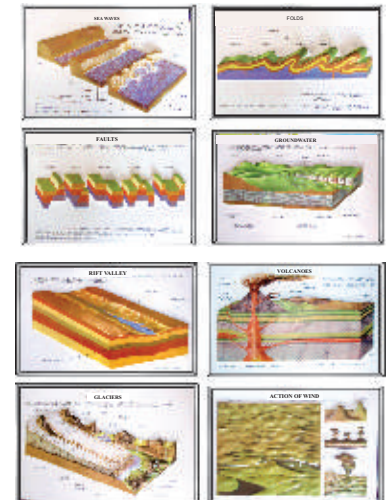

- RMGM09 Sea Waves
- RMGM10 Glaciers
- RMGM11 Rift Valley
- RMGM12 Ground Water
- RMGM13 Faults
- RMGM14 Folds
- RMGM15 Volcanoes
- RMGM16 Action of Wind

RMGM-02 (set of 8)
Each Model 25X35 cm
@ 5400/-
Sold in set only set of 8